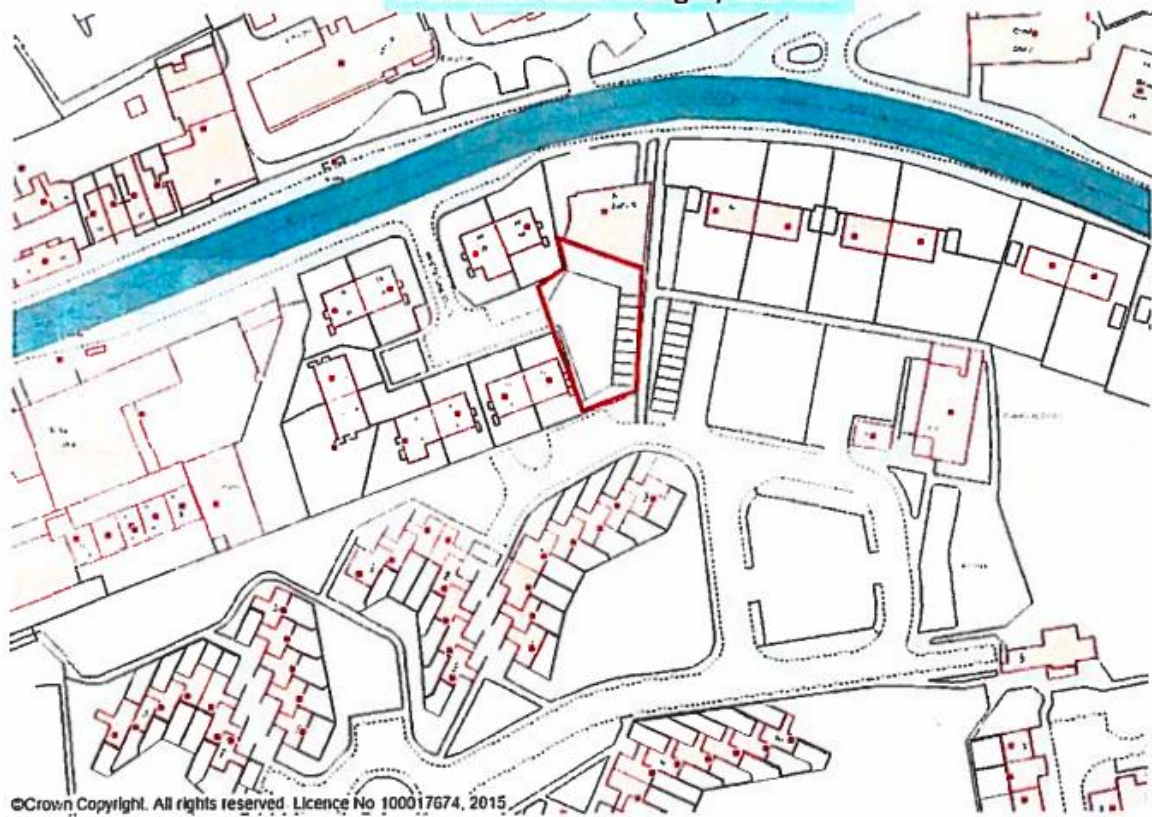

## Modular Sites Title Plans/Redlines

Site 1

**Reets Farm** - The redline denotes the site is part of a wider title, however only the garages are being demolished and then redeveloped

Reets Farm  
NW9 7HN

Site 2

**Park House-** Garage site to the rear only. Title denotes site is part of wider title

Park Road  
EN4 9QF

Site 3

Whetstone Close  
EN4 9QF

Whetstone Close Garages, N20 9EU

Site 4

Manor Park Road  
N2 0SJ